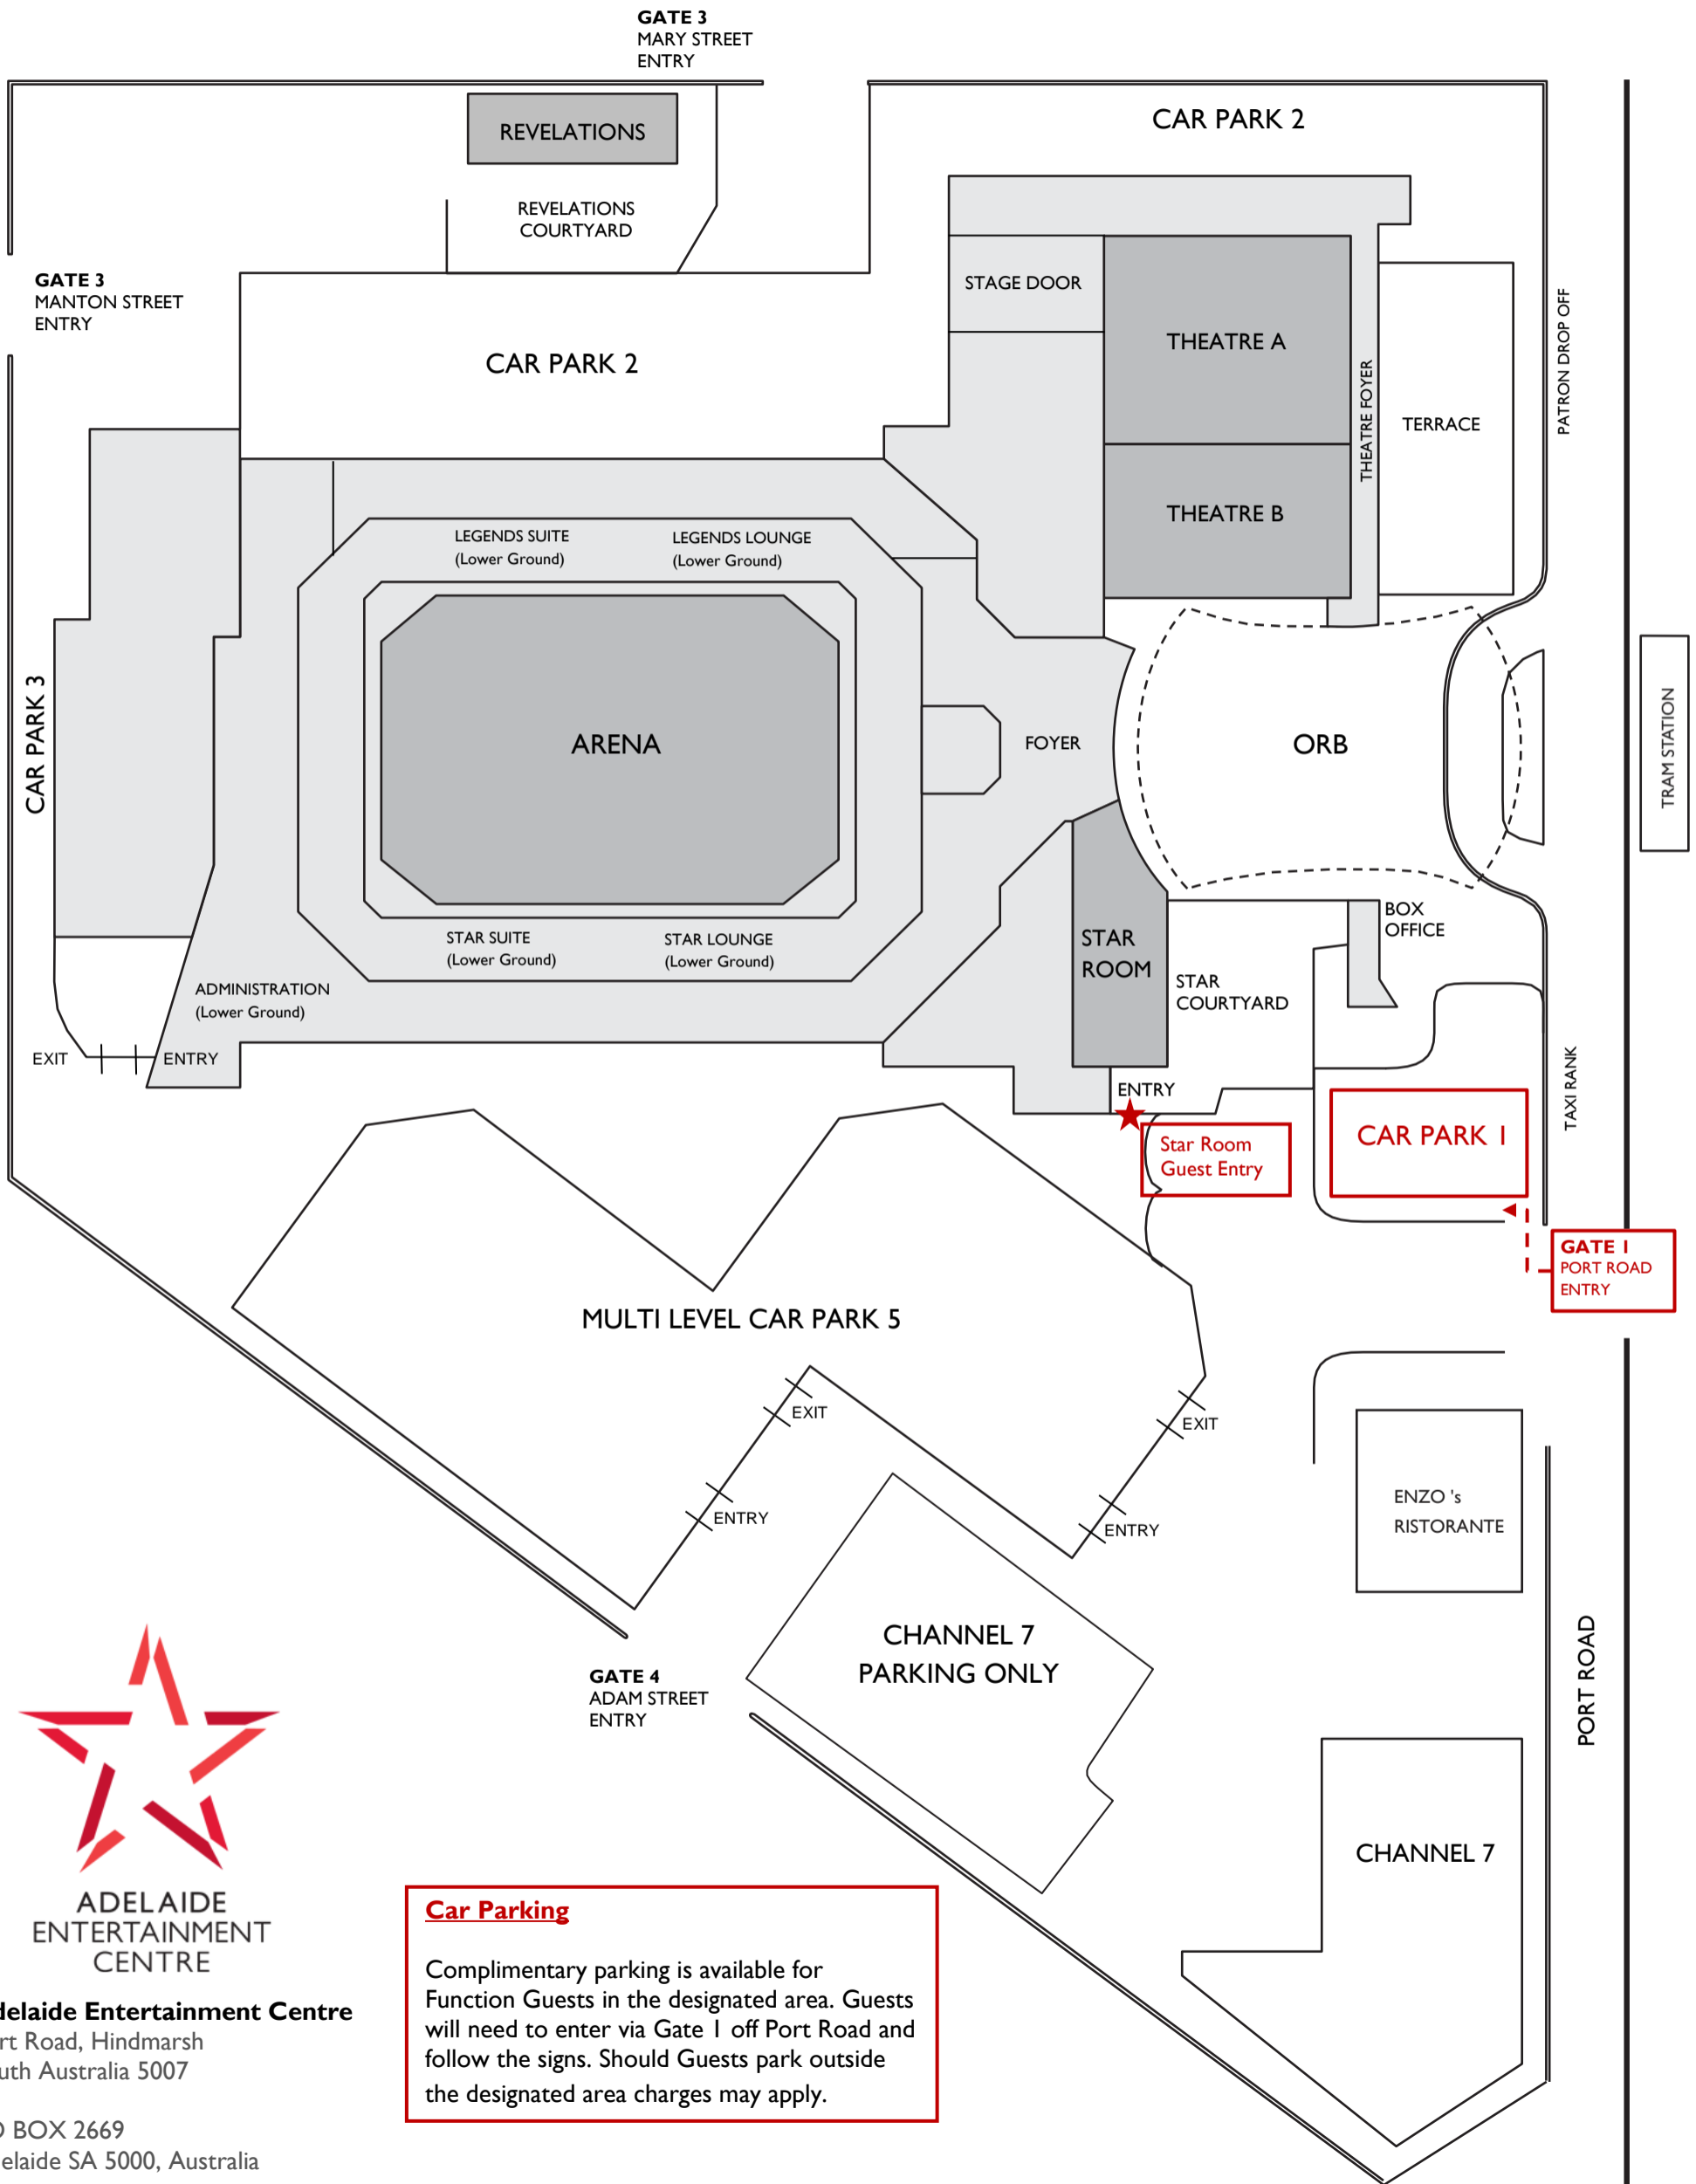

ADELAIDE ENTERTAINMENT CENTRE

ADELAIDE ENTERTAINMENT CENTRE

Adelaide Entertainment Centre
 Port Road, Hindmarsh
 South Australia 5007

PO BOX 2669
 Adelaide SA 5000, Australia

Car Parking

Complimentary parking is available for Function Guests in the designated area. Guests will need to enter via Gate 1 off Port Road and follow the signs. Should Guests park outside the designated area charges may apply.